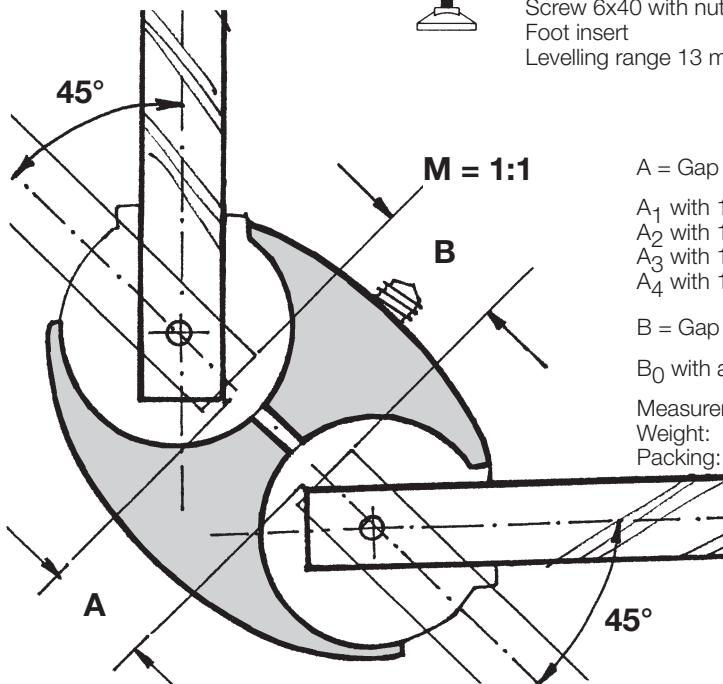

A = Gap at 90° in mm

A₁ with 10 mm Panel = 17
A₂ with 12 mm Panel = 14
A₃ with 16 mm Panel = 12
A₄ with 19 mm Panel = 10

B = Gap at 180° in mm

B₀ with all panels = 18

Measurements: 72 x 45 x 34 mm

Weight: 179 grams

Packing: Minimum 20 pcs.

Box with 100 pcs.

330 x 340 x 140 mm

With allen key

Colour coated

Klemetric® connectors assembled

at 100 pcs. in

cardboard grid

at minimum 100 pcs.