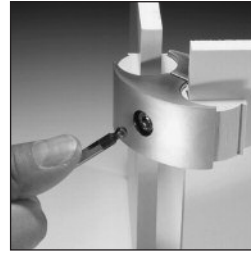

Colour coated

Klemetric® connectors assembled

at 100 pcs. in

cardboard grid

at minimum 100 pcs.

Klemetric® Mini

The universal connector to build wallboard units with fully adjustable angles for exhibitions and displays. Since 1969 the original.

Description

Order No.

Ready for use
Adjustable to all angles
Injection moulded ZAMAC®
zinc alloy nickel plated
Minimum 20 pcs.

7132.9802
7132.9804
7132.9806
7132.9808

for 02 mm panels
for 04 mm panels
for 06 mm panels
for 08 mm panels