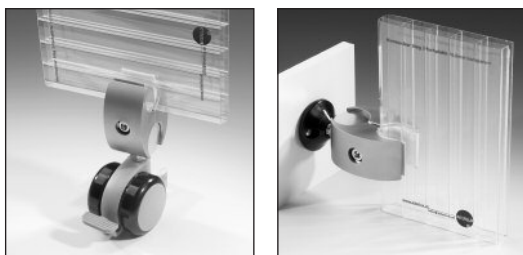

Accessories

Klemetric® Klemetric®Mini

With these you make paravents glide around and attach your structures to any wall.

Description

Order No

Castor unit

KLEMETRIC®

Castor unit consisting of:
Single insert 06-19 mm (Please indicate),
2 x 2/3 metal clamps,
Allen screw 6 x 40 with nut M6
Castors with soft rolls alu/black
Vertically adjustable with parking brake