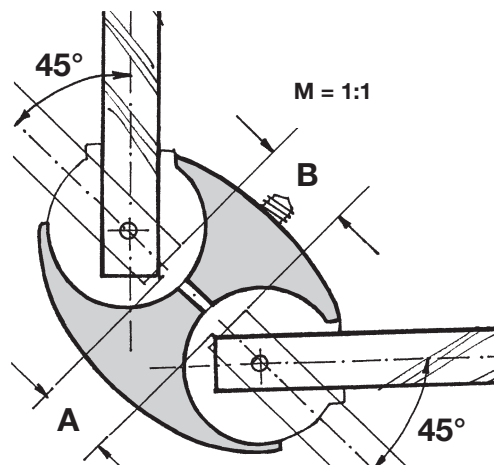

for 02 mm panels
for 04 mm panels
for 06 mm panels
for 08 mm panels

Insert for tube Ø 13 mm

0000.0713

for 13 mm tube

Levelling unit consisting of:
Single insert 02 - 08 mm
Please indicate!
2 x 2/3 Metal Clamps
Screw 6x25 with nut M4
Foot insert
Levelling range 13 mm

0741.0702
0741.0704
0741.0706
0741.0708

for 02 mm panels
for 04 mm panels
for 06 mm panels
for 08 mm panels

Screwdriver No. 3

0000.0552

A = Gap at 90° in mm

A₁ with 02 mm panel = 14
A₂ with 04 mm panel = 13
A₃ with 06 mm panel = 12
A₄ with 08 mm panel = 10

B = Gap at 180° in mm

B₀ with all panels = 14

Measurements: 46 x 30 x 19 mm
Weight: 55 grams
Packing: Minimum 20 pcs.
Box with 200 pcs
330 x 340 x 140 mm
With allen key

25 mm equal one inch
e.g. 06 mm equal 1/4 inch