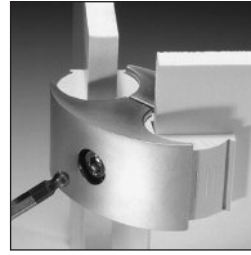

Tel.: +60-3-6206 5484
Email: info@kidstreasures.com.my

CATALOGUE 01/2016

Klemetric®

The universal connector to build wallboard units with fully adjustable angles for exhibitions and displays. Since 1969 the original.

Description

Order No.

Ready for use
Adjustable to all angles
Injection moulded ZAMAC®
zinc alloy nickel plated
Minimum 20 pcs.

7132.2406
7132.2408
7132.2410
7132.2412
7132.2416
7132.2419

for 06 mm panels
for 08 mm panels
for 10 mm panels
for 12 mm panels
for 16 mm panels
for 19 mm panels